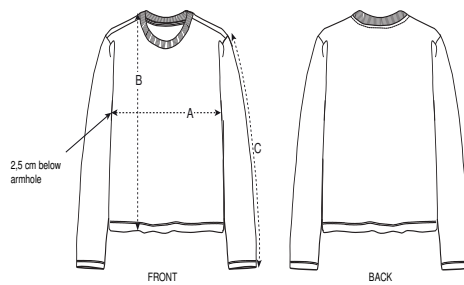

Whites

Colors

Essential Heathers

Größenführer

Sizes		XS	S	M	L	XL	XXL
A	Half Chest	45	48	51	54	57	61
B	Body Length	56.5	59.5	61.5	63.5	65.5	67.5
C	Sleeve Length	58.5	60	61.5	63	64.5	64.5

Verpackung

Sizes		XS	S	M	L	XL	XXL
	Pieces/bag	5	5	5	5	5	5
	Pieces/box	50	50	50	50	50	50