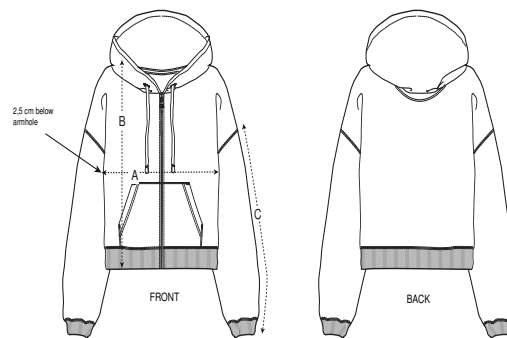

Whites

Colors

Essential Heathers

Größenführer

Sizes		XS	S	M	L	XL	XXL
A	Half Chest	57	60	63	66	69	73
B	Body Length	54	57	59	61	63	65
C	Sleeve Length	46	47.5	49	50.5	52	52

Verpackung

Sizes		XS	S	M	L	XL	XXL
	Pieces/bag	5	5	5	5	5	5
	Pieces/box	20	20	20	20	20	20