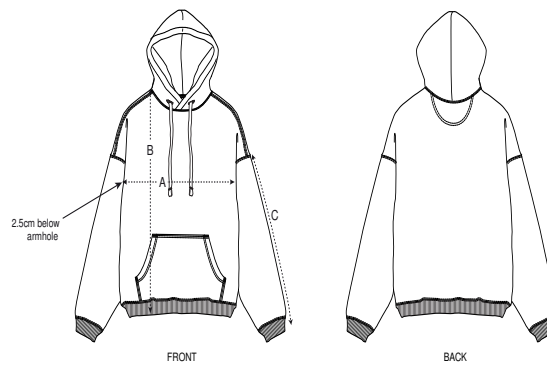

Whites

Colors

Essential Heathers

Größenführer

Sizes	XXS	XS	S	M	L	XL	XXL	3XL
A Half Chest	59.5	61.5	63.5	67.5	70.5	73.5	77.5	81.5
B Body Length	62	65	69	73	75	77	79	81
C Sleeve Length	51	53	57	59	61	61.5	62	62

Verpackung

Sizes	XXS	XS	S	M	L	XL	XXL	3XL
Pieces/bag	1	1	1	1	1	1	1	1
Pieces/box	10	20	20	20	20	20	20	10