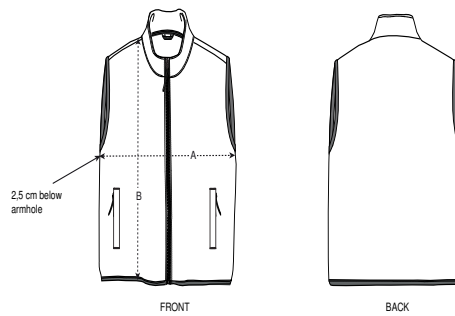

Colors

Größenführer

Sizes		XS	S	M	L	XL	XXL
A	Half Chest	45	48	51	54	58	62
B	Body Length	59	62	64	66	68	70

Verpackung

Sizes	XS	S	M	L	XL	XXL
Pieces/bag	5	5	5	5	5	5
Pieces/box	15	15	15	15	15	15