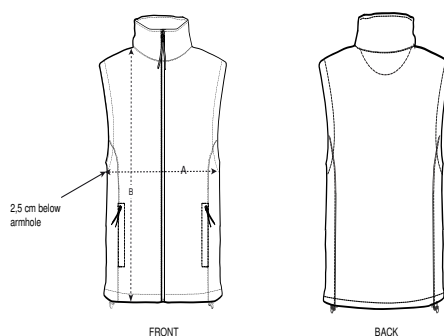

Colors

Größenführer

Sizes		XS	S	M	L	XL	XXL
A	Half Chest	44	47	50	53	56	60
B	Body Length	61	63	65	67	69	71

Verpackung

Sizes	XS	S	M	L	XL	XXL
Pieces/bag	5	5	5	5	5	5
Pieces/box	20	20	20	20	20	20