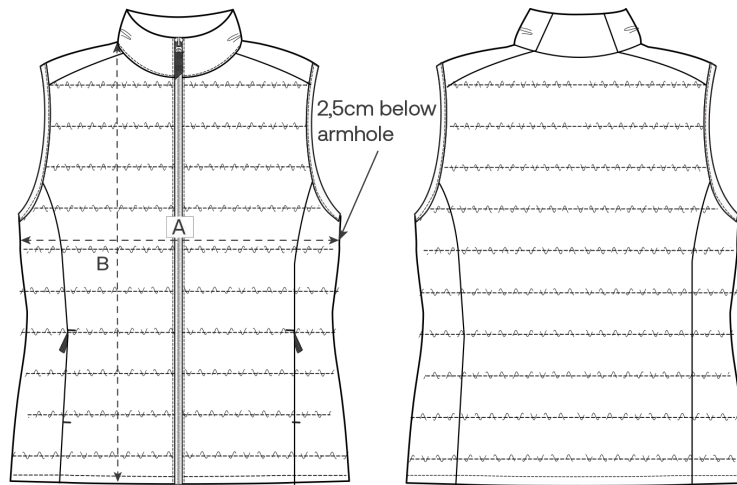

Size Guide

Front

Back

Measurement in cm	XS	S	M	L	XL	XXL	3XL
A - Half Chest	47	50	53	56	59	62	66
B - Body Length	58	60	62	64	66	68	70

Packing

Sizes	XS	S	M	L	XL	XXL	3XL
Pieces / bag	5	5	5	5	5	5	5
Pieces / box	10	10	10	10	10	10	10