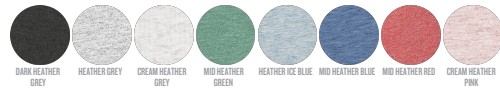

KIDS T-SHIRTS
STTK909 - MINI CREATOR

WHITES

COLORS

ESSENTIAL HEATHERS

SPECIAL HEATHERS

The iconic kids' t-shirt

Medium Fit

- Set-in sleeve
- 1x1 rib at neck collar
- Inside back neck tape in self fabric
- Sleeve hem and bottom hem with narrow double topstitch

Combo options

Shell : Single Jersey, 100% Cotton - Organic Ring Spun Combed, Fabric washed, 155 GSM

Printing Specifications

For suitable print techniques, please download our printing guide

Certifications & memberships