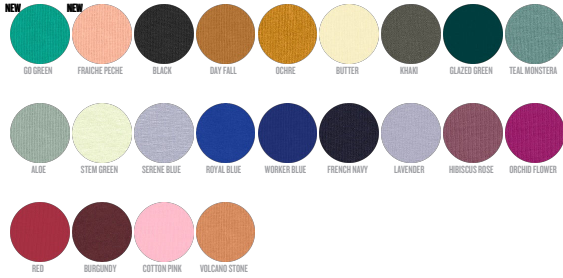

KIDS HOODIE SWEATSHIRTS  
**STSK911 - MINI CRUISER**

**The iconic kids' hoodie sweatshirt**

Medium Fit

- Set-in sleeve
- Lined hood in single jersey
- Inside back neck tape in single jersey
- Self fabric half moon at back neck
- Single needle topstitch at neckline seam
- 1x1 rib at sleeve hem and bottom hem
- Armhole, sleeve hem and bottom hem with twin needle topstitch
- Kangaroo pocket with wide double topstitch

Combo options

WHITES

COLORS

ESSENTIAL HEATHERS

SPECIAL HEATHERS

Shell : Brushed , 85% Cotton - Organic Ring Spun Combed , 15% Polyester - Recycled , Fabric washed , Light sueded , 300 GSM

Printing Specifications