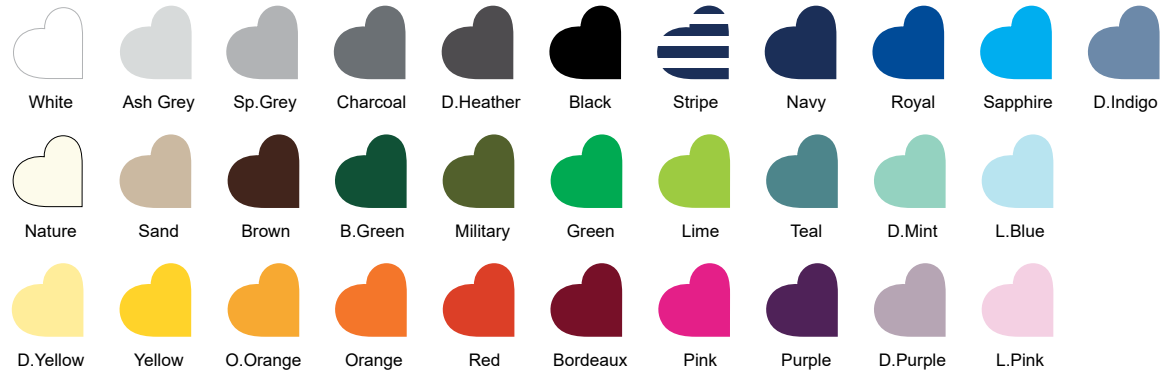

## DESCRIPTION

Slightly fitted at shoulders & sleeves / Crew neck / Elastane rib knitted neckband / Neck tape / Ringspun combed cotton

## SIZES

**All Colours:** S-M-L-XL-2XL-3XL

**White, Sp. Grey, Black and Navy:** XS-S-M-L-XL-2XL-3XL-4XL-5XL

## COLOURS