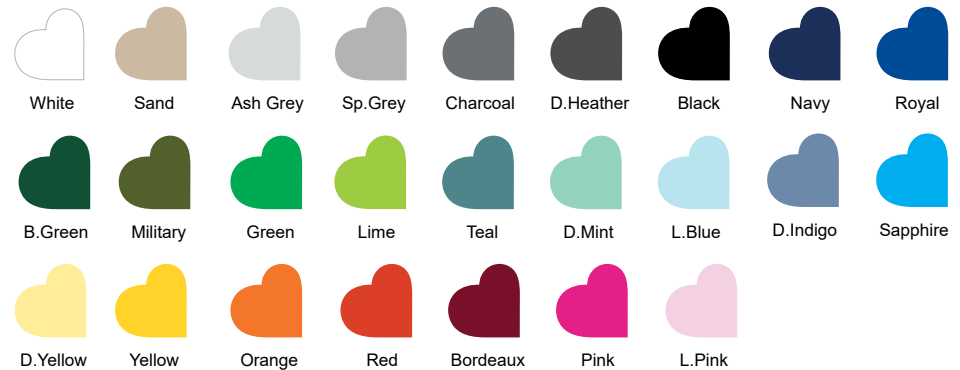

COMPOSITION

100% Organic Fairtrade Cotton
Fleece, brushed inside, 300 g/m²

SIZES

XS-S-M-L-XL-2XL

COLOURS

MEASUREMENTS

Size	XS	S	M	L	XL	2XL
½ Width	46	49	52	55	58	61
Full length	61	63	64	67	69	72

CERTIFICATES