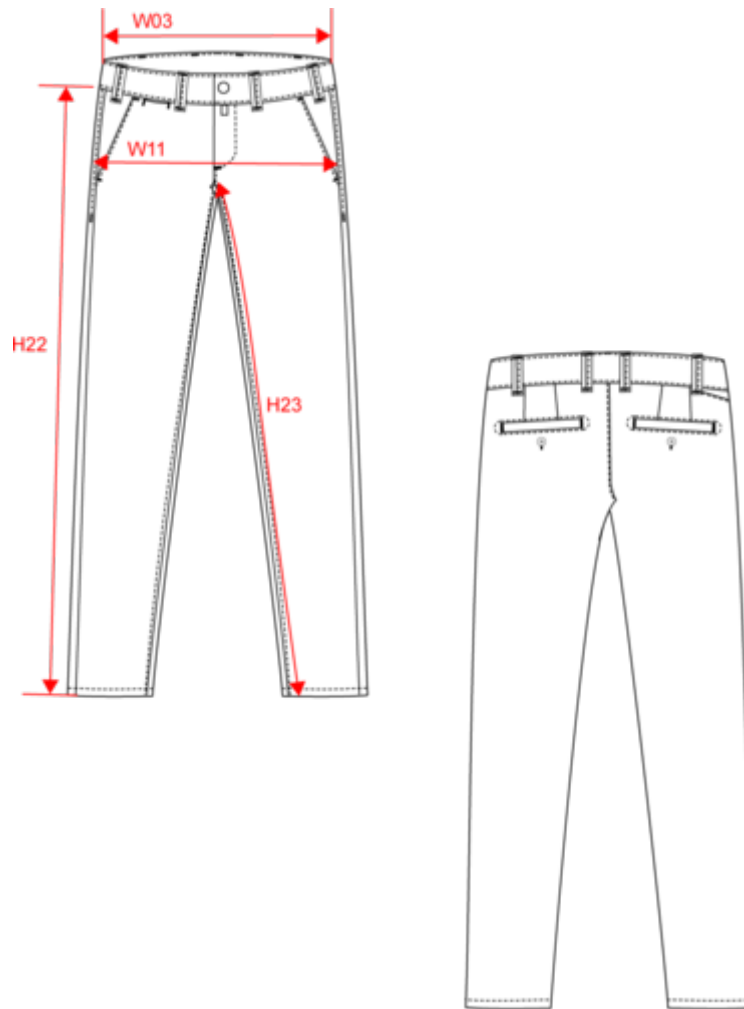

Maße

Measurements in cm	36	38	40	42	44	46	48	50
H22 (M)* - Side length	102.00	102.50	103.00	103.50	104.00	104.50	105.00	105.50
H23 (M)* - Inside leg length	83.00	83.00	83.00	83.00	83.00	83.00	83.00	83.00
W03 (M)* - 1/2 waist width	38.50	40.50	42.50	44.50	46.50	49.00	51.50	54.00
W11 (M)* - 1/2 hip width	46.50	48.50	50.50	52.50	54.50	56.50	58.50	60.50

Farbinformationen

Washed Dark Camel
RVB : 142,113,85
Pantone C : 874C
Pantone TCX : 17-1038TCX

Washed Dark Navy
RVB : 39,40,49
Pantone C : 426C
Pantone TCX : 19-4011TCX

Logistik

1

15

Sizes	Width (cm)	Height (cm)	Length (cm)	Net weight (kg)	Gross weight (kg)	Pieces/Box	Pieces/Bundle
36 FR						15	1
38 FR						15	1
40 FR						15	1
42 FR						15	1
44 FR						15	1
46 FR						15	1
48 FR						15	1
50 FR						15	1