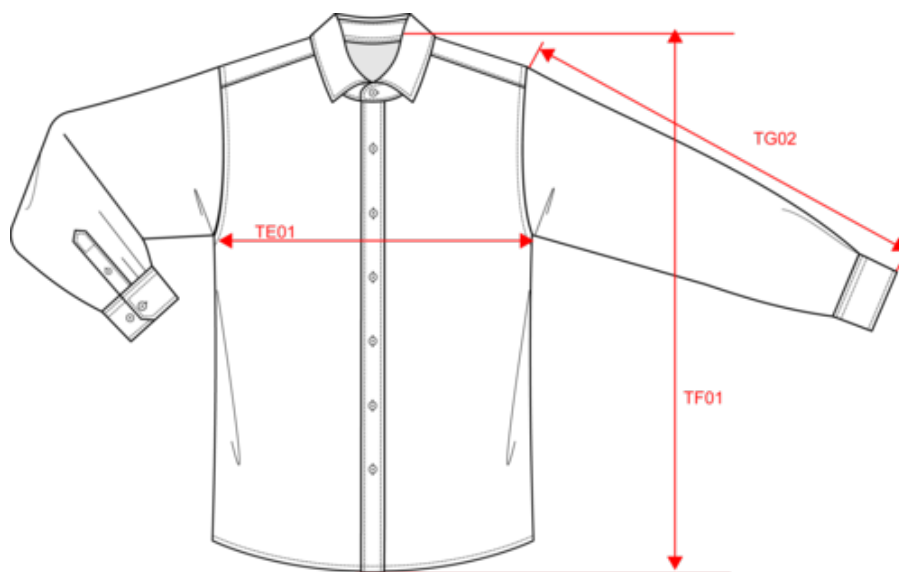

Maße

Measurements in cm	S	M	L	XL	XXL	3XL
TE01 - 1/2 chest width at 1.5cm below armhole	51.00	54.00	57.00	60.00	63.00	66.00
TF01 - Total height from HSP	73.50	75.50	77.50	79.50	81.50	83.50
TG02 - Long sleeve length	63.00	64.00	65.00	66.00	67.00	68.00

White
RVB : 236,236,252
Pantone C : White
Pantone TCX : 11-0601TCX

Logistik

1

40

Sizes	Width (cm)	Height (cm)	Length (cm)	Net weight (kg)	Gross weight (kg)	Pieces/Box	Pieces/Bundle
S	40.00	40.00	60.00	5.12000	6.10000	40	1
M	40.00	40.00	60.00	5.50000	6.40000	40	1
L	40.00	40.00	60.00	5.64000	6.62000	40	1
XL	40.00	40.00	60.00	5.96000	6.94000	40	1
XXL	40.00	40.00	60.00	6.32000	7.30000	40	1
3XL	40.00	40.00	60.00	6.74000	7.72000	40	1