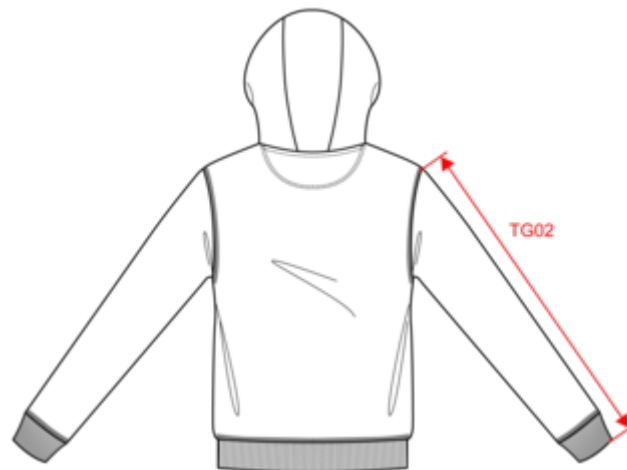

Maße

Measurements in cm	XXS	XS	S	M	L	XL	XXL	3XL	4XL
TE01 - 1/2 chest width at 1.5cm below armhole	46.00	49.00	52.00	55.00	58.00	61.00	64.00	67.00	70.00
TF01 - Total height from HSP	65.00	67.00	69.00	71.00	73.00	75.00	77.00	79.00	81.00
TG02 - Long sleeve length	61.50	62.50	63.50	64.50	65.50	66.50	67.50	68.50	69.50