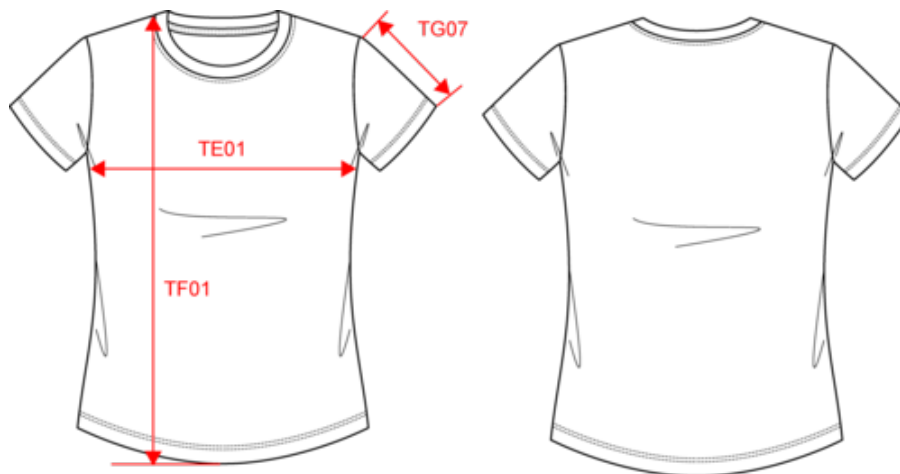

KARIBAN

K3026IC

Damen-T-Shirt Bio150IC

Maße

Measurements in cm	XS	S	M	L	XL	XXL	3XL
TE01 - 1/2 chest width at 1.5cm below armhole	43.00	46.00	49.00	52.00	55.00	58.00	61.00
TF03 - Front total height from HSP	60.00	62.00	64.00	66.00	68.00	70.00	72.00
TG07 - Short sleeve length	15.75	16.50	17.25	18.00	18.75	19.50	20.25

Logistil  10  100

Sizes	Width (cm)	Height (cm)	Length (cm)	Net weight (kg)	Gross weight (kg)	Pieces/Box	Pieces/Bundle
XS	40.00000	30.00000	60.00000	8.30000	9.70000	100	10
S	40.00000	30.00000	60.00000	9.10000	10.50000	100	10
M	40.00000	30.00000	60.00000	9.90000	11.30000	100	10
L	40.00000	32.00000	60.00000	10.80000	12.30000	100	10
XL	40.00000	32.00000	60.00000	11.70000	13.60000	100	10
XXL	40.00000	33.00000	60.00000	12.70000	14.20000	100	10
3XL	40.00000	33.00000	60.00000	13.60000	15.00000	100	10