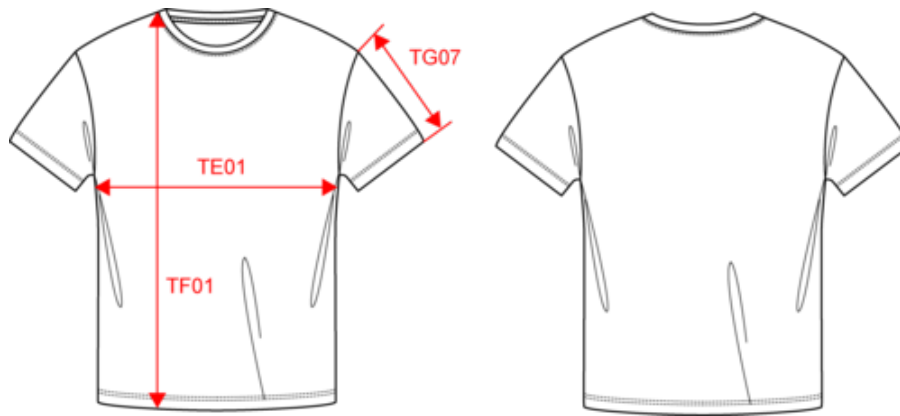

KARIBAN

K3025IC

Herren-T-Shirt Bio150IC

Maße

Measurements in cm	S	M	L	XL	XXL	3XL	4XL	5XL
TE01 - 1/2 chest width at 1.5cm below armhole	50.00	53.00	56.00	59.00	62.00	65.00	68.00	71.00
TF01 - Total height from HSP	70.00	72.00	74.00	76.00	78.00	80.00	82.00	84.00
TG07 - Short sleeve length	16.50	17.00	17.50	18.00	18.50	19.00	19.50	20.00